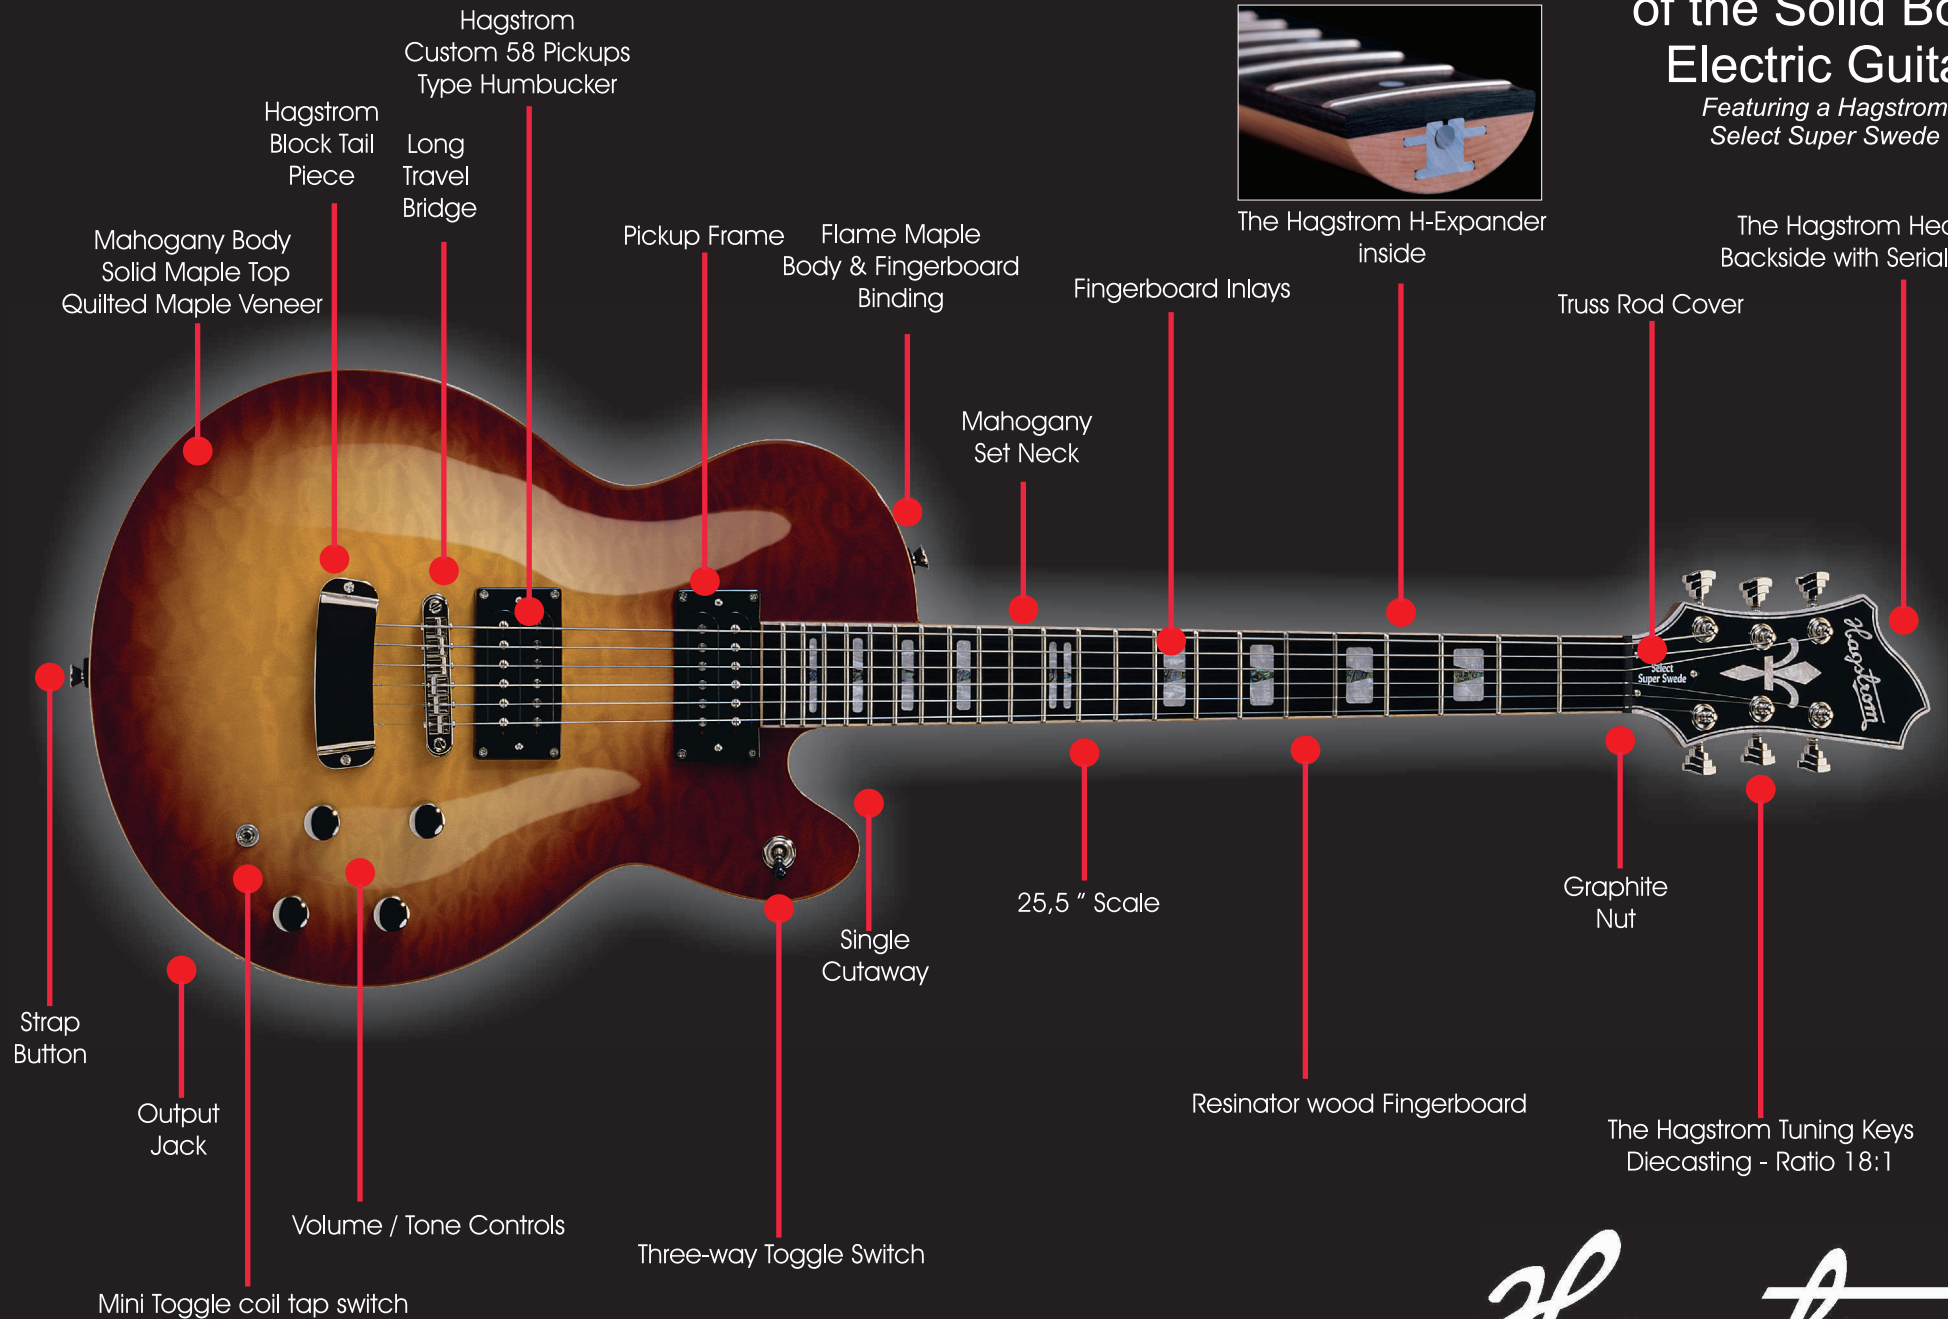

# The Components of the Solid Body Electric Guitar

Featuring a Hagstrom Select Super Swede

The Hagstrom H-Expander inside

The Hagstrom Headstock Backside with Serial Number

# Hagstrom